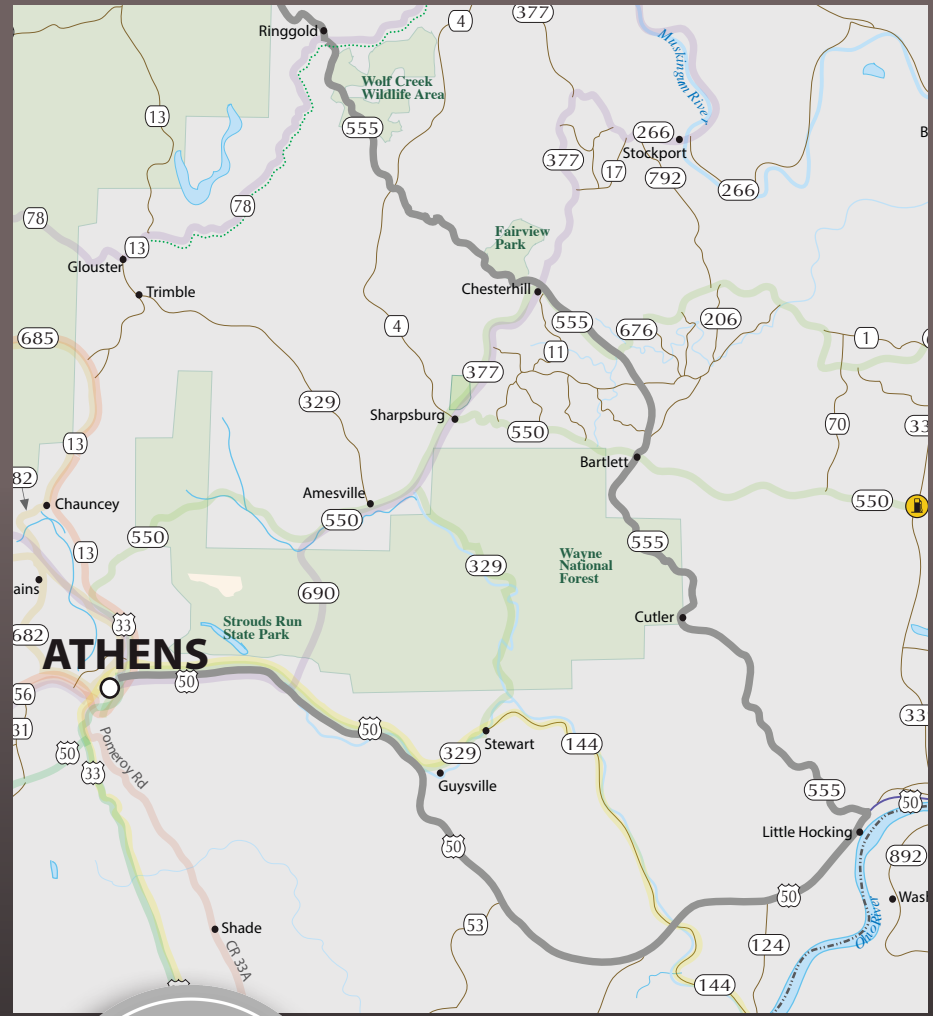

THE TRIPLE NICKEL

9

- 1. Turn Left on E State St.
- 2. L on 33 E
- 3. Exit to 50/32 E

- 4. L on Ohio State Route 555
- 5. Drive as long as you want...

THE TRIPLE NICKEL

9

Length: You decide how long to ride